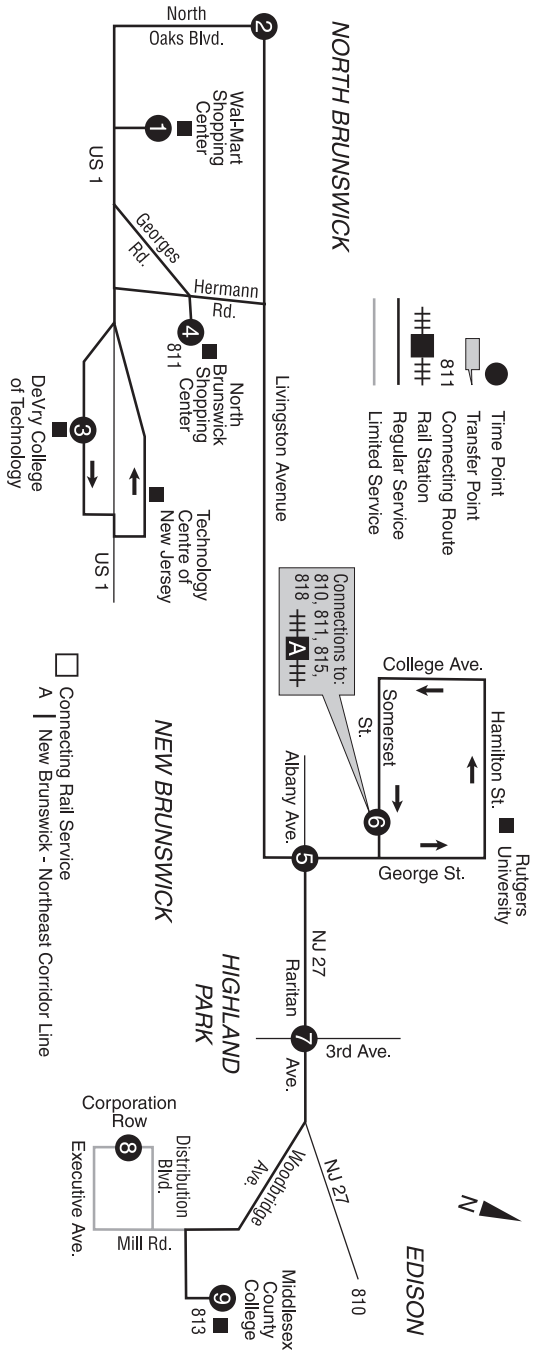

814 NORTH BRUNSWICK - NEW BRUNSWICK - MIDDLESEX COUNTY COLLEGE

To New Brunswick-Middlesex Co. College

Weekdays

	1	2	3	4	5	7	8	9
NORTH BRUNSWICK Wal-Mart/Burlington Coat Factory	600	606	-	-	617	629	639	644
NORTH BRUNSWICK North Oaks Blvd. at Livingston Ave.	630	636	-	-	647	-	-	-
NORTH BRUNSWICK DeVry College of Technology	655	701	-	-	712	724	734	739
NORTH BRUNSWICK North Brunswick Shopping Center	700	706	-	-	717	729	-	739
NEW BRUNSWICK George St. at Albany St.	-	-	730	733	747	-	-	-
HIGHLAND PARK Raritan Ave. at 3rd Ave.	800	806	-	-	817	829	-	839
EDISON Heller Industrial Park	-	-	830	833	847	-	-	-
EDISON Middlesex County College	900	906	-	-	917	929	-	939
MAP REFERENCE	1	2	3	4	5	7	8	9
	1000	1006	930	933	947	-	-	1039
	1100	1106	1030	1033	1047	1029	-	1139
	1200	1206	1130	1133	1147	-	-	1239
	130	106	130	133	147	-	-	139
	200	206	-	-	217	229	-	239
	228	-	-	233	247	-	-	-
	300	306	-	-	317	329	-	339
	358	-	330	333	347	-	-	-
	428	-	403	433	417	432	-	444
	500	506	-	-	517	532	-	544
	600	606	530	533	547	-	-	639
	700	706	630	633	617	629	-	739
	800	-	805	808	822	834	-	844
	900	906	-	-	917	929	-	939
	1000	-	1005	1008	1022	-	-	-

A.M. - Light face type

Saturdays

	3	1	2	4	5	7	9
NORTH BRUNSWICK DeVry College of Technology	-	730	736	-	747	759	809
NORTH BRUNSWICK Wal-Mart/Burlington Coat Factory	-	830	-	835	849	901	911
NORTH BRUNSWICK North Oaks Blvd. at Livingston Ave.	-	930	936	-	947	959	1009
NORTH BRUNSWICK North Brunswick Shopping Center	-	1030	-	1035	1049	1101	1111
NEW BRUNSWICK George St. at Albany St.	-	1130	1136	-	1147	1159	1209
HIGHLAND PARK Raritan Ave. at 3rd Ave.	-	1230	-	1235	1249	-	-
EDISON Middlesex County College	-	130	136	-	147	-	-
	-	230	-	235	249	-	-
	-	330	336	-	347	-	-
	-	430	-	435	449	-	-
	530	535	541	-	552	-	-
	-	630	-	635	649	-	-
MAP REFERENCE	3	1	2	4	5	7	9